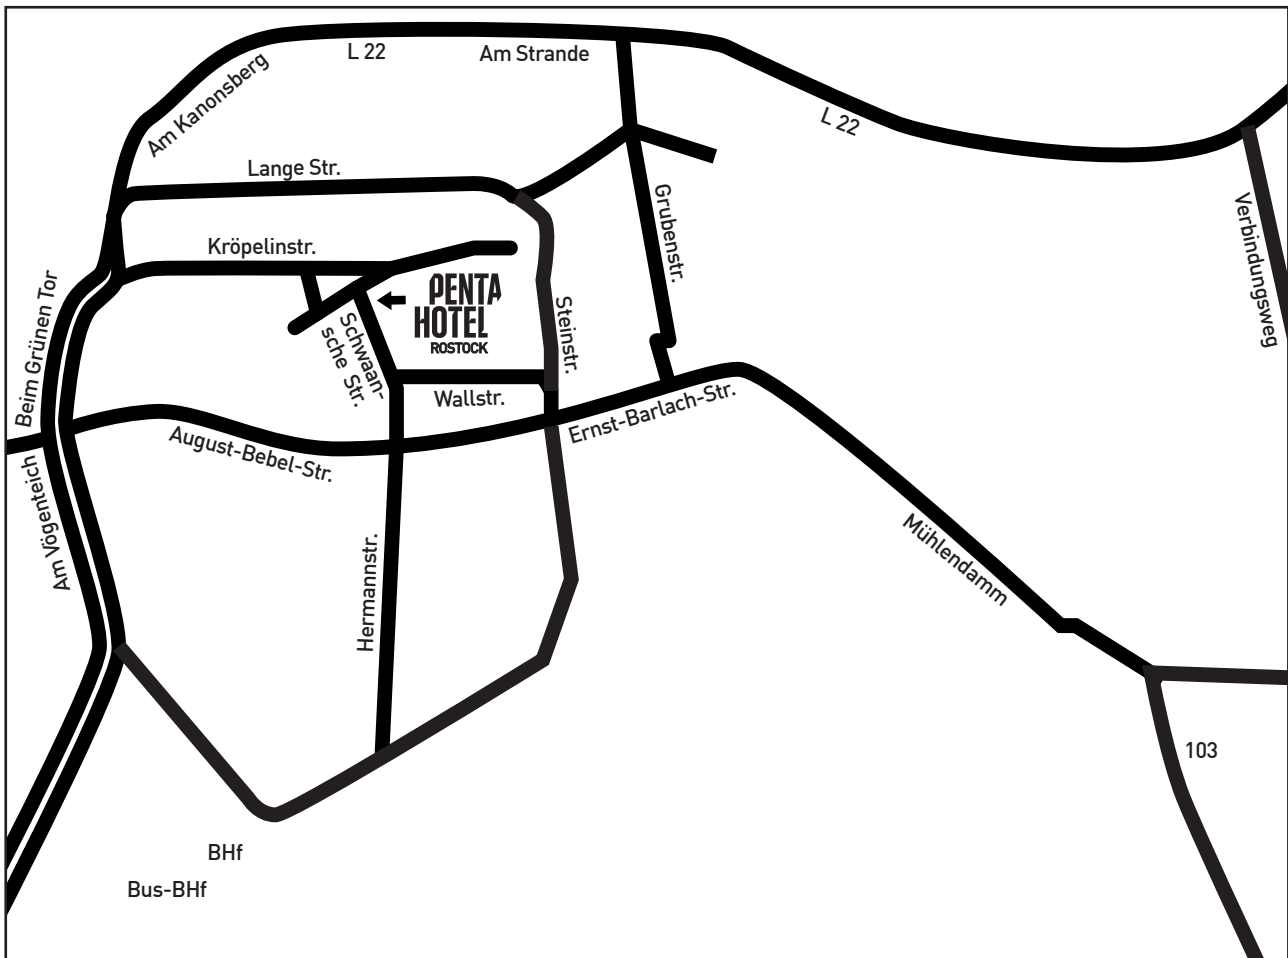

Directions pentahotel Rostock

**PENTA
HOTELS**

A19 from direction Berlin and Überseehafen

Motorway 19 – exit at Rostock Süd and follow direction “Rostock Zentrum” and parking guidance system “Rostocker Hof”. Continue straight ahead on the August-Bebel-Straße until Hermannstraße and turn right. Follow the road and you will see pentahotel Rostock on the right side.

A20 from direction Lübeck

Motorway 20 – exit at Rostock Südstadt. Follow direction “Rostock Zentrum” until Nobelstraße and turn right at the end of the street. The parking guidance system “Rostocker Hof” will lead you until Südring. Continue straight on and turn right into August-Bebel-Straße after 3 kilometers. Then you turn left into Hermannstraße and follow the road until you can see pentahotel Rostock on the right side.

Parking

We offer 300 underground parking spaces (chargeable) in the public garage “Rostocker Hof” located on Rungestrasse. Our hotel is directly located above the underground parking and is easily accessible by elevator. Please follow the signs “pentahotel” within the underground parking garage. This will lead you to a dedicated elevator in the hotel.